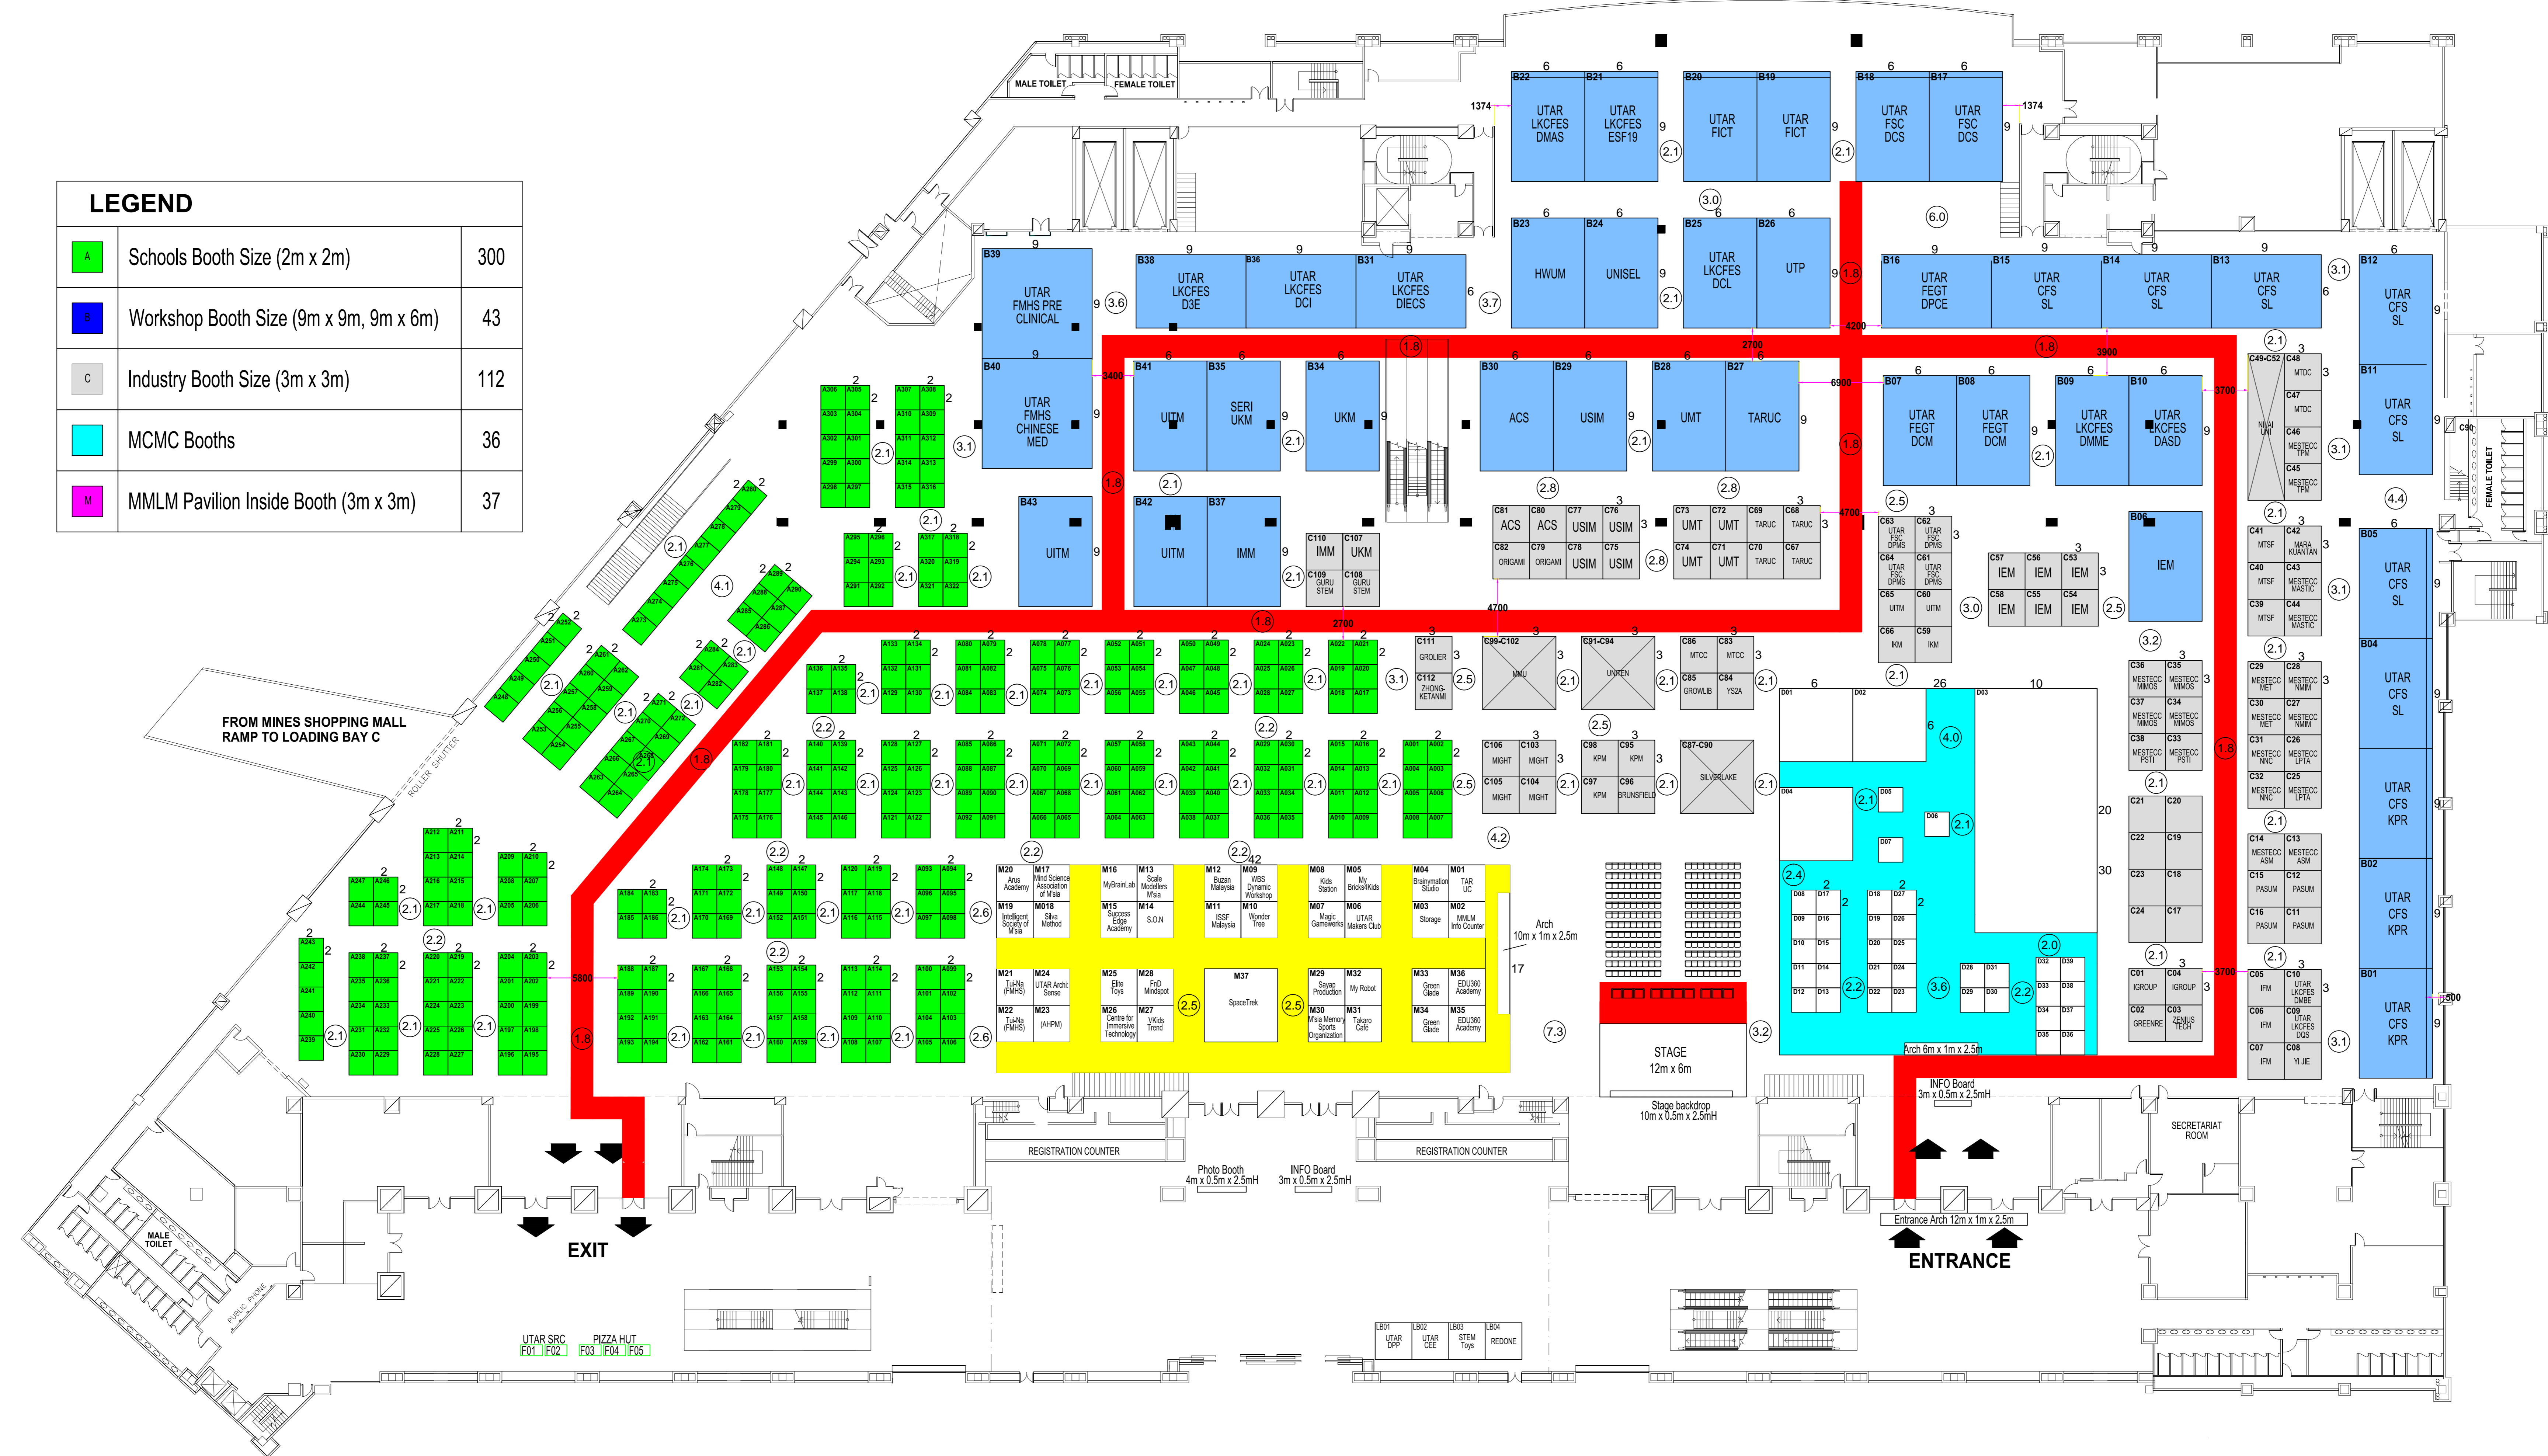

# KLESF 2018

## MALAYSIA INTERNATIONAL EXHIBITION & CONVENTION CENTRE (MIECC)

Hall A, B, C

2 - 4 November 2018

**NEWFAIR (MALAYSIA) SDN BHD**  
 (Company No. 804545-X)  
 Lot 2737-B, Kg Baru, Sungai Buloh,  
 47000 Selangor, Malaysia.  
 Tel: 603 6157 0767 Fax: 603 6156 3767  
 Web Site: www.newfair.com.my

**PROJECT NAME:**  
11KLESF18

**PROJECT PERIOD:**  
2 - 4 November 2018

**VENUE:**  
MIECC

**DRAWING NO:**  
11KLESF18-DWG01-R00

**APPROVED BY:**  
RL

**DRAWN BY:**  
YS

**DATE:**  
29 AUG 2018

**SCALE:**  
NTS

REVISION	
14 SEP (R1)	26 OCT (R6)
28 SEP (R2)	
5 OCT (R3)	
12 OCT (R4)	
18 OCT (R5)	

**SUBJECT TO SITE VARIATIONS**

THIS DRAWING IS THE PROPERTY OF  
**(NEWFAIR (M) SDN BHD)** NO UNAUTHORIZED  
 PRODUCTION WORKS BY USING THIS  
 DRAWING CAN BE CARRIED OUT WITHOUT  
 WRITTEN PERMISSION