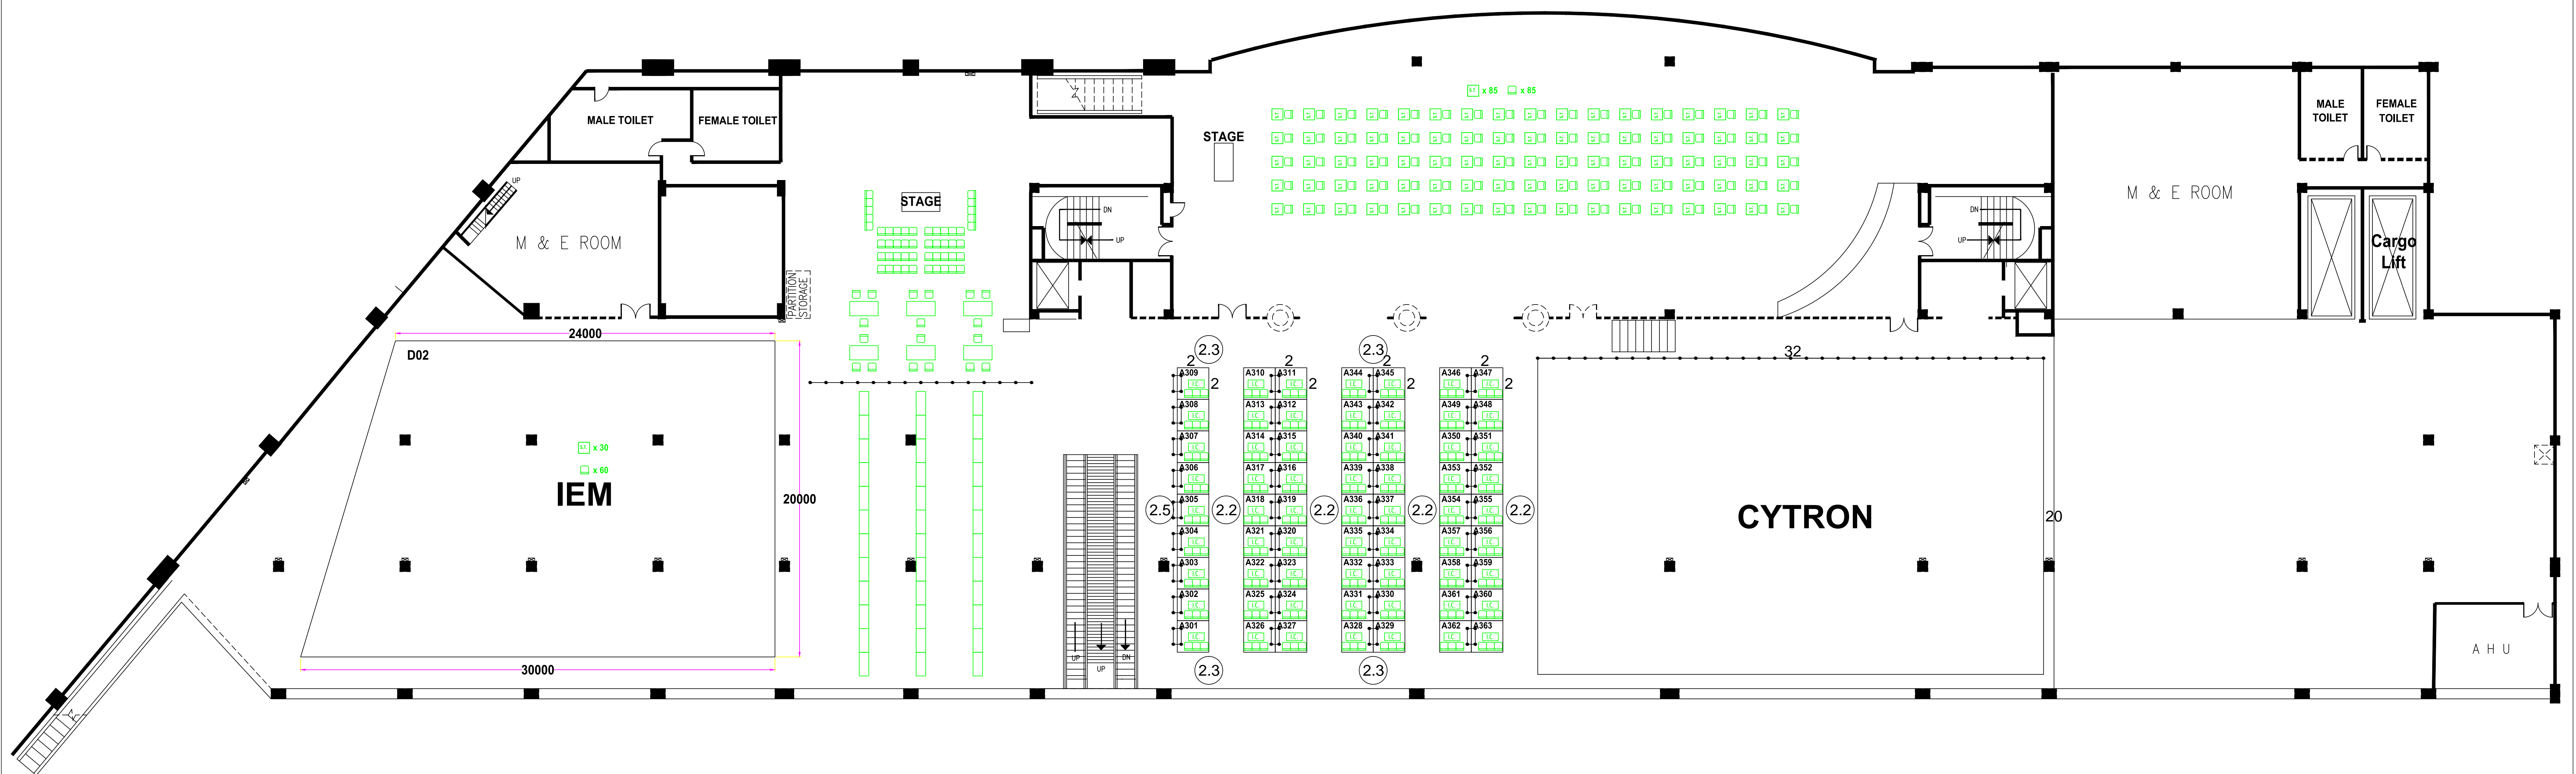

KLESF 2018

MALAYSIA INTERNATIONAL EXHIBITION & CONVENTION CENTRE (MIECC)

Mezzanine

2 - 4 November 2018

NEWFAIR (MALAYSIA) SDN BHD
 (Company No. 804545-X)
 Lot 2737-B, Kg Baru, Sungai Buloh,
 47000 Selangor, Malaysia.
 Tel: 603 6157 0767 Fax: 603 6156 3767
 Web Site: www.newfair.com.my

PROJECT NAME:
 11KLESF18
PROJECT PERIOD:
 2 - 4 November 2018

VENUE:
 MIECC
DRAWING NO.:
 11KLESF18-DWG01-R00

APPROVED BY:
 RL
DRAWN BY:
 YS

DATE:
 29 AUG 2018
SCALE:
 NTS

REVISION	
14 SEP (R2)	23 OCT (R6)
28 SEP (R2)	
5 OCT (R3)	
12 OCT (R4)	
18 OCT (R5)	

SUBJECT TO SITE VARIATIONS
 THIS DRAWING IS THE PROPERTY OF
(NEWFAIR (M) SDN BHD) NO UNAUTHORIZED
 PRODUCTION WORKS BY USING THIS
 DRAWING CAN BE CARRIED OUT WITHOUT
 WRITTEN PERMISSION